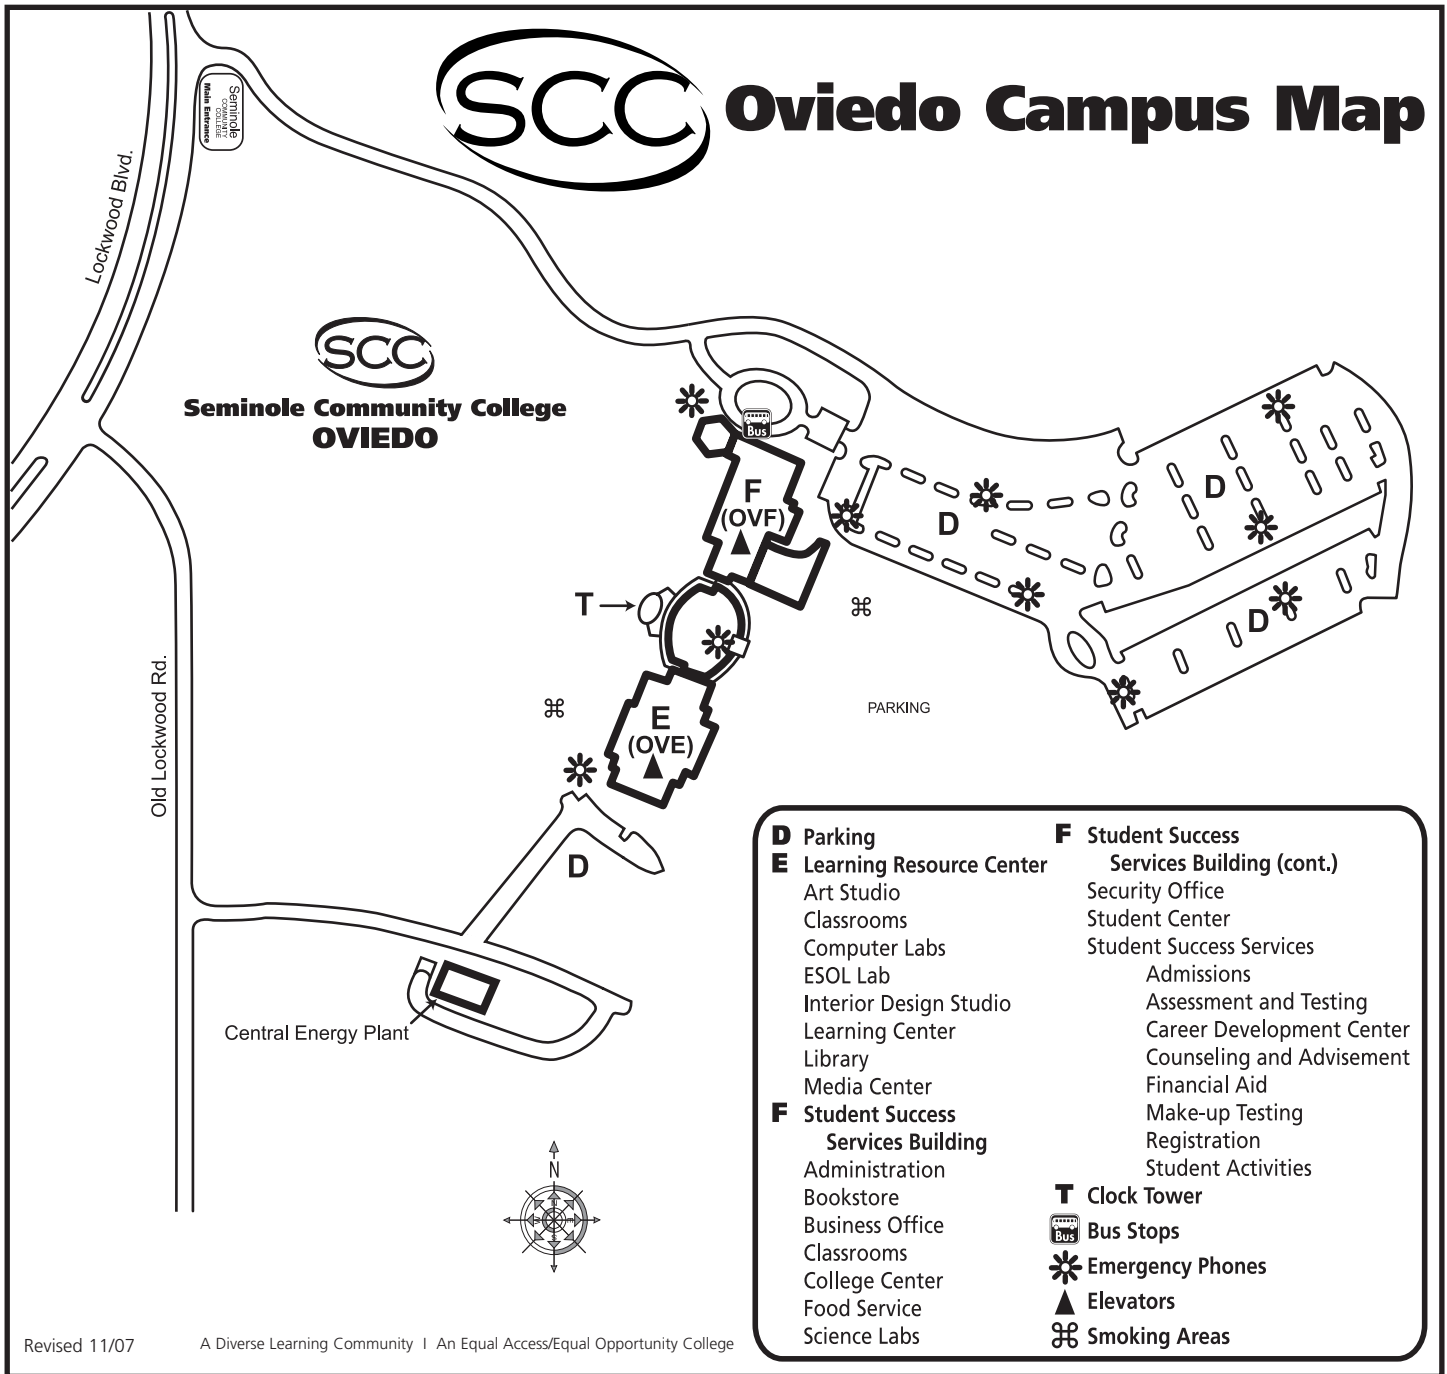

SCC Oviedo Campus Map

Revised 11/07

A Diverse Learning Community | An Equal Access/Equal Opportunity College

SCC Seminole Community College Oviedo Campus

2505 Lockwood Blvd., Oviedo, FL 32765

407.971.5000

www.scc-fl.edu

From Hwy 17-92 and SR-434: Travel east/southeast on SR-434 to Oviedo. Proceed through downtown intersection. Turn left onto Mitchell Hammock Rd. Turn right onto Lockwood Blvd. Follow signs to Campus. Entrance will be on left.

From SR-434 (Alafaya Trail): South of Oviedo, turn right onto McCulloch Rd. Turn left onto Lockwood Blvd. Follow signs to Campus. Entrance will be on right.

From SR-417: Exit at Red Bug Lake Rd. (exit 41) and travel east. Proceed through intersection of Red Bug Lake Rd. and CR 426; road becomes Mitchell Hammock Rd. Turn right onto Lockwood Blvd. Follow signs to Campus. Entrance will be on left.