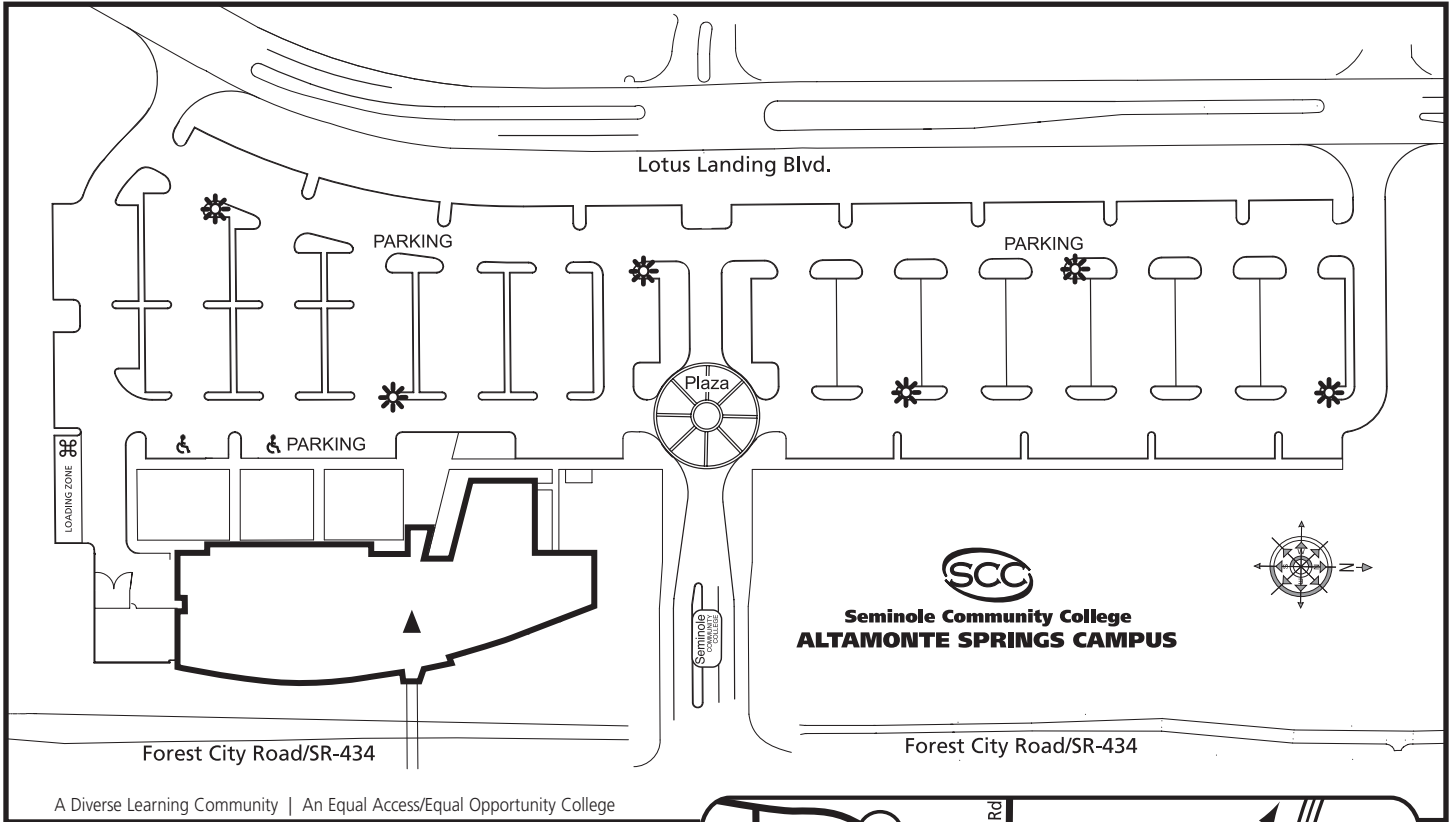

# Altamonte Springs Campus Map

A Diverse Learning Community | An Equal Access/Equal Opportunity College

## Seminole Community College Altamonte Springs Campus

**850 South State Road 434  
Altamonte Springs, FL 32714  
407.404.6000 [www.scc-fl.edu](http://www.scc-fl.edu)**

**From I-4 East or West:** From I-4 East or West: Exit at Maitland Blvd./SR-414, heading West from the Sanford area (exit 90), or heading East from the Orlando area (90B). Travel west on Maitland Blvd. approximately 2.1 miles. Take the Forest City Road/SR-434 exit ramp. Traveling east onto SR-434, approximately .5 miles, turn left into the Campus parking lot.

**From SR-436:** Take SR-434 West for approximately 1.5 miles. The Campus parking lot is on the right.

**From US-441:** Go east on Maitland Blvd./SR-414 about 2 miles. Take the SR-434 exit, and turn left (434 East) at the stoplight. Travel on SR-434 for approximately .5 miles. Pass Gateway Drive, then turn left into the Campus parking lot.