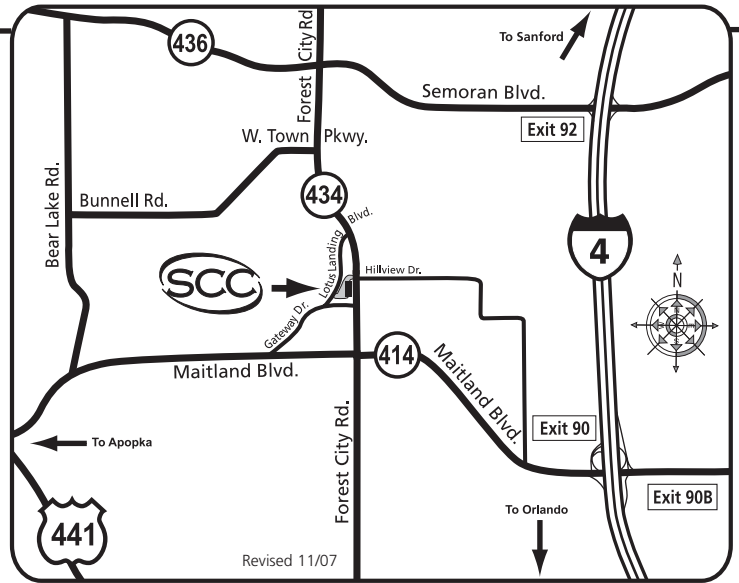

# Altamonte Springs Campus Map

A Diverse Learning Community | An Equal Access/Equal Opportunity College

## Seminole Community College Altamonte Springs Campus

**850 South State Road 434  
Altamonte Springs, FL 32714  
407.404.6000 [www.scc-fl.edu](http://www.scc-fl.edu)**

**From I-4 East or West:** From I-4 East or West: Exit at Maitland Blvd./SR-414, heading West from the Sanford area (exit 90), or heading East from the Orlando area (90B). Travel west on Maitland Blvd. approximately 2.1 miles. Take the Forest City Road/SR-434 exit ramp. Traveling east onto SR-434, approximately .5 miles, turn left into the Campus parking lot.

**From SR-436:** Take SR-434 West for approximately 1.5 miles. The Campus parking lot is on the right.

**From US-441:** Go east on Maitland Blvd./SR-414 about 2 miles. Take the SR-434 exit, and turn left (434 East) at the stoplight. Travel on SR-434 for approximately .5 miles. Pass Gateway Drive, then turn left into the Campus parking lot.